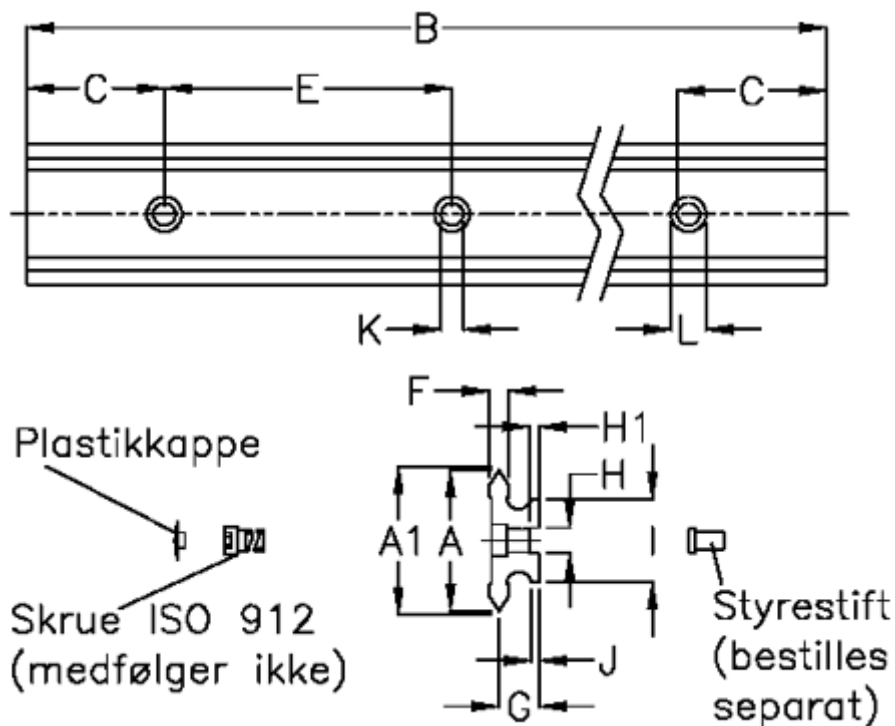

Article number: 05712092336

Description: Hepco GV3 slide NM 76 L2336 P3  
with counterbored holes

## Measures

A	= 76	G	= 12.7	Weight kg/1000 = 7.00
A1	= 77.38	H	= 12	
B	= 2336	H1	= 4.0	
C	= 43.0	I	= 58.4	
E	= 90	J	= 2.30	
F	= 6.42	K	= 9.0	
For bearing	= J34	L	= 15 x 8.1	
For guide pin	= SDP12	Precision type	= P3	